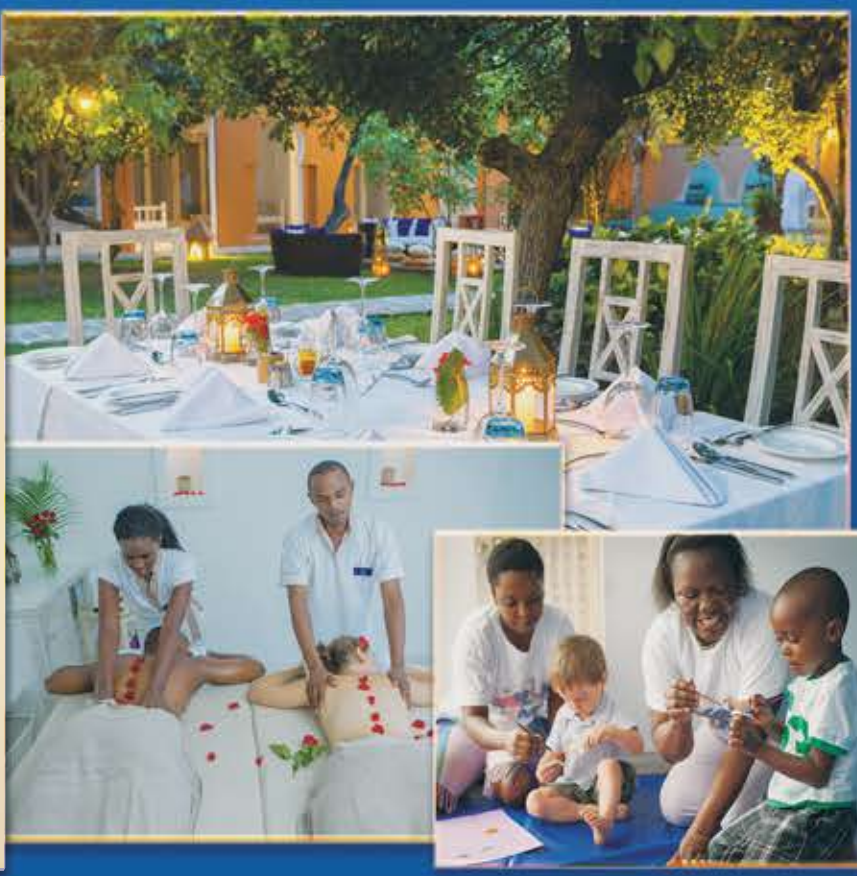

Offer Valid From 1st - 17th October & 24th October - 8th December

*Flying Package is Subject to Availability of Flights | *Terms & Conditions Apply

Contact us on: